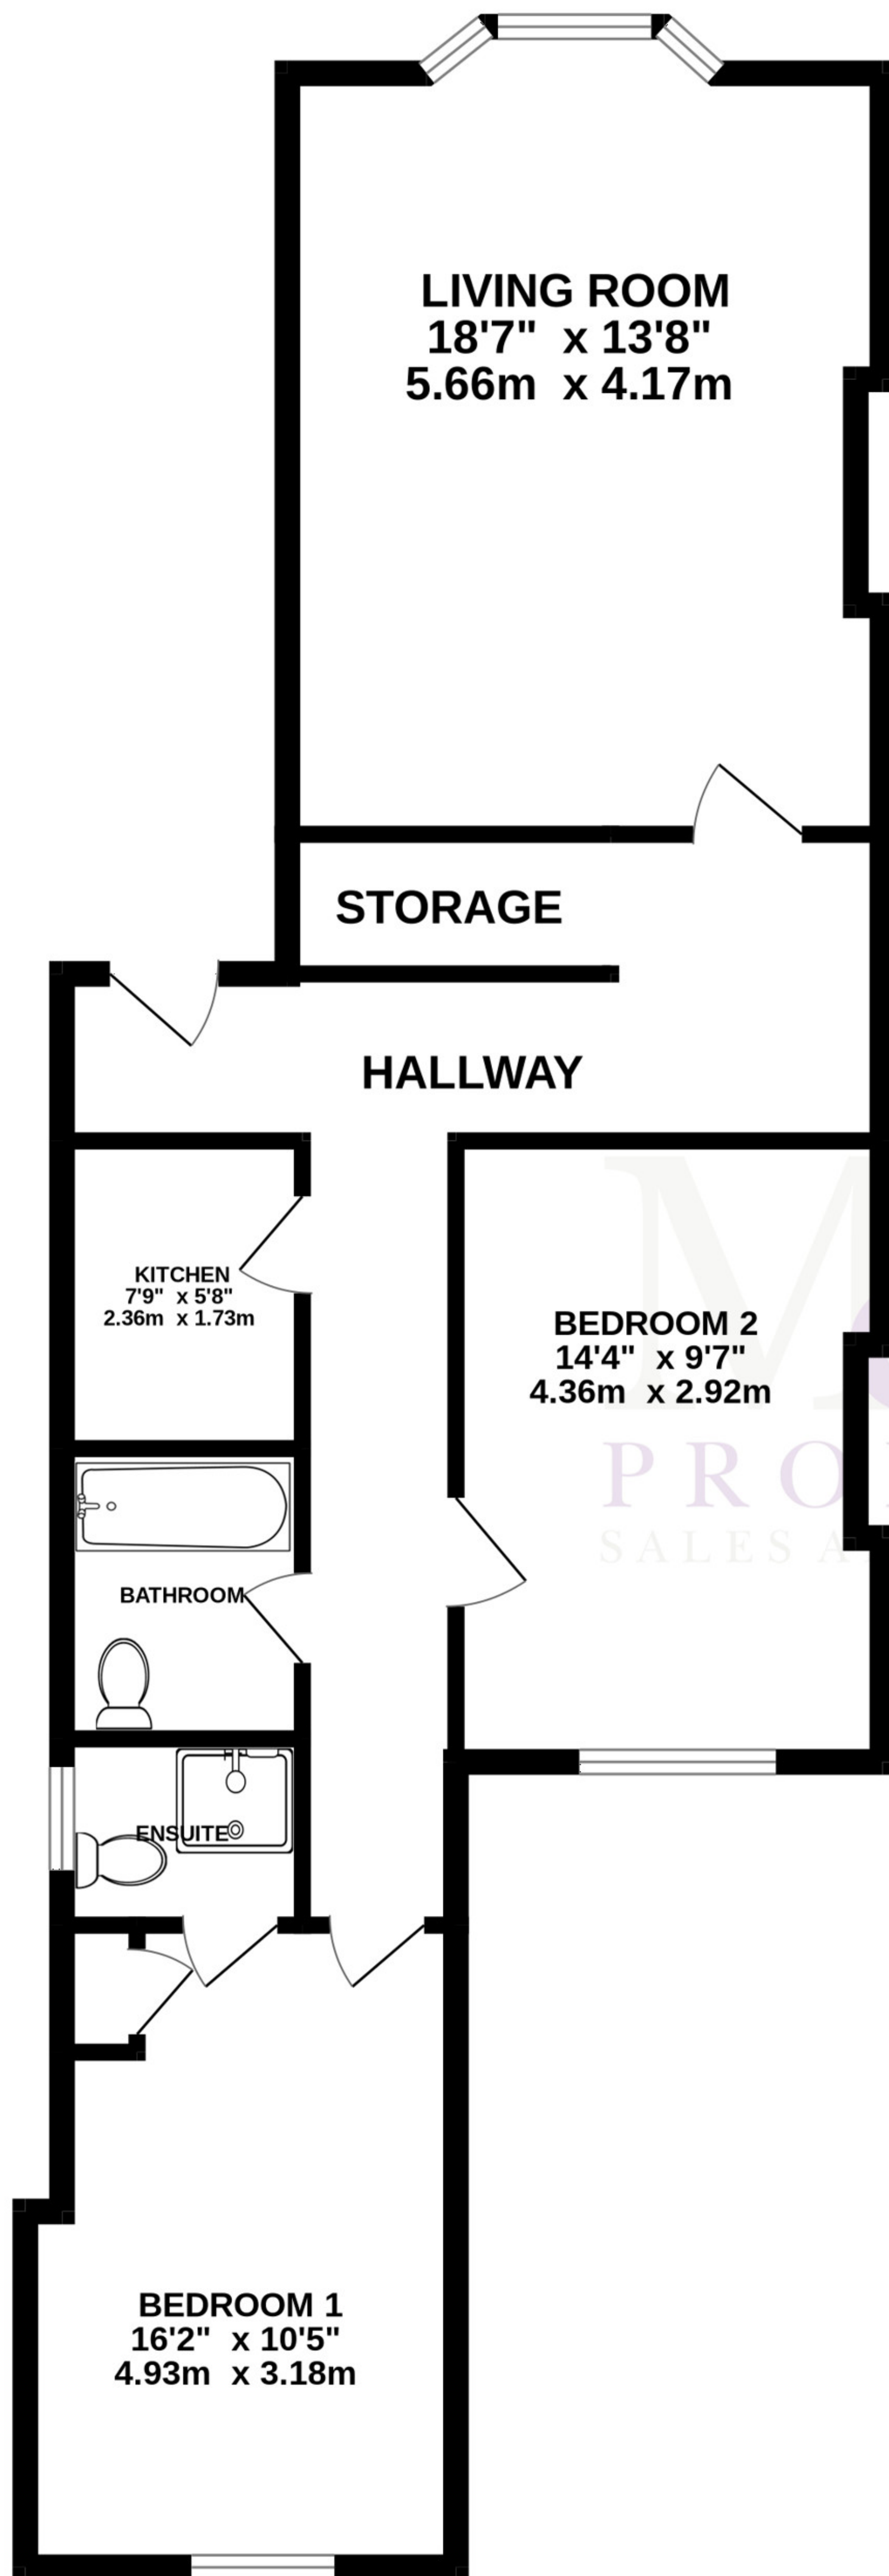

GROUND FLOOR  
831 sq.ft. (77.2 sq.m.) approx.

TOTAL FLOOR AREA : 831sq.ft. (77.2 sq.m.) approx.

Whilst every attempt has been made to ensure the accuracy of the floorplan contained here, measurements of doors, windows, rooms and any other items are approximate and no responsibility is taken for any error, omission or mis-statement. This plan is for illustrative purposes only and should be used as such by any prospective purchaser. The services, systems and appliances shown have not been tested and no guarantee as to their operability or efficiency can be given.  
Made with Metropix ©2025